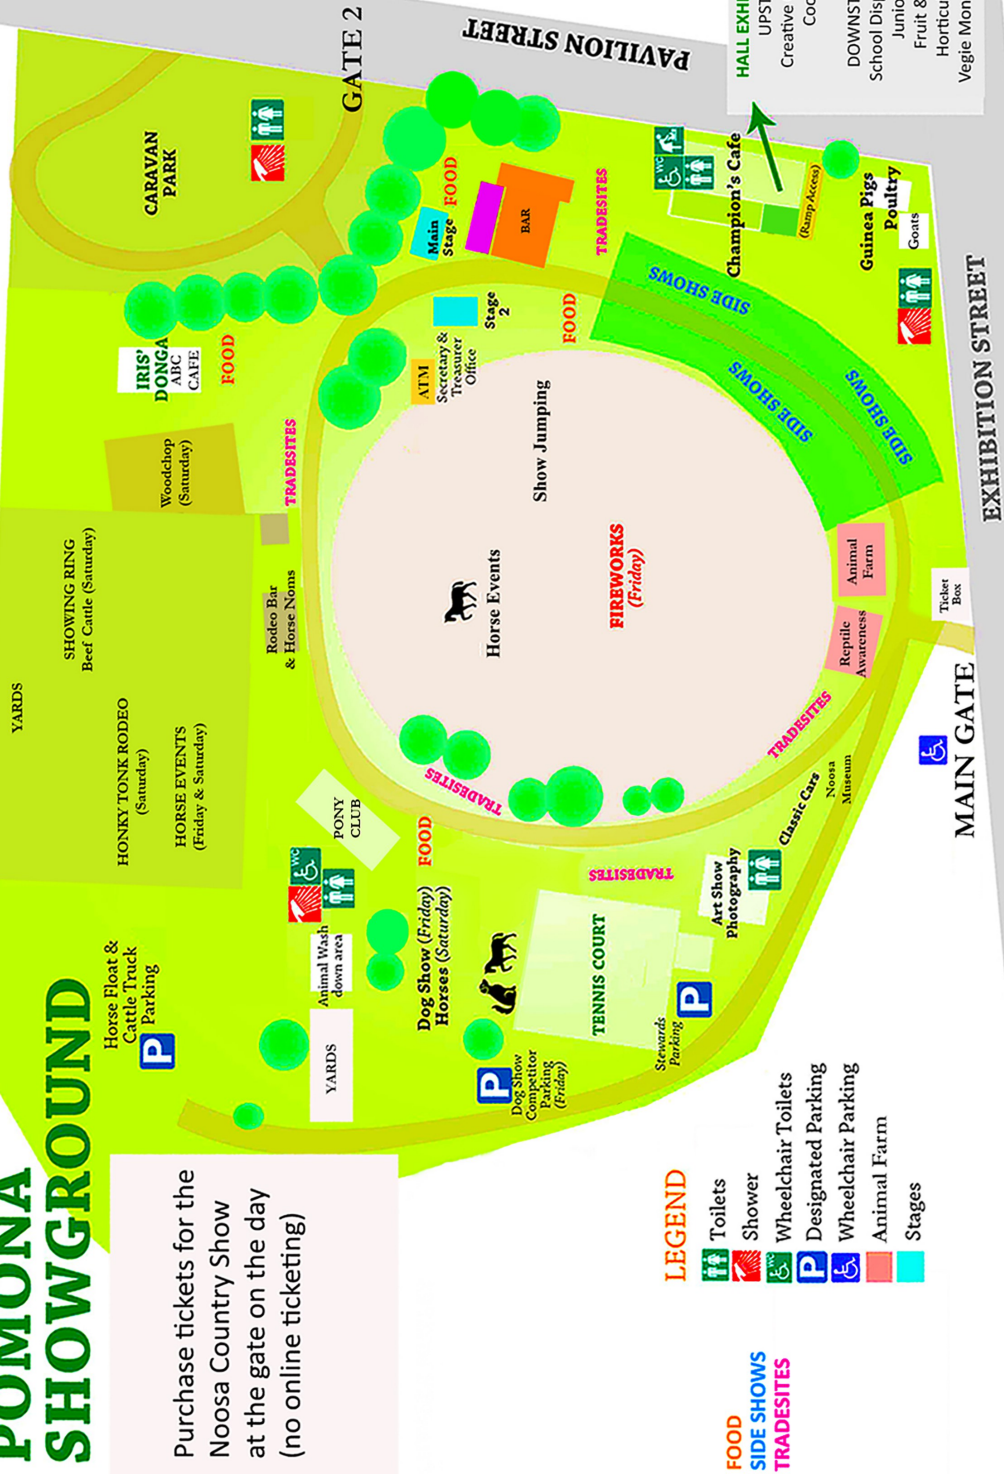

8:00am	Equestrian Events Start	Main Arena
	Stud Beef Cattle Judging	Cattle Yards
8:30am	Show Jumping Start	Main Arena
9:00am	Wood Chop Events Commence	Wood Chop Area
10:00am	Community DIY Science Show	Stage 2
10:30am	Professor Wallace's Puppet Theatre	Near Squash Courts
10:45am	Matilda Malone Singer	Main Stage
11:00am to 12:30pm	Community Bubble Slime Drop-in Workshop	Near Animal Farm
11:30am	Steppin' In Line Dancers	Stage 2
12:15pm	Steve Graham Singer-Songwriter	Main Stage
12:30pm	Professor Wallace's Puppet Theatre	Near Squash Courts
1:15pm	Soul in Motion Senior Performance Team	Stage Grass Area
1:45pm	GRAND PARADE	Main Arena
2:30pm	Miss Donna's Magic Show	Main Stage
3:30pm	Matilda Malone Singer	Main Stage
4:30pm	Steve Graham Singer-Songwriter	Main Stage
5:00pm	Professor Wallace's Puppet Theatre	Near Squash Courts
5:30pm	Hancock Horsemanship & Silver Sky Equine	Main Arena
6:00pm	Honky Tonk Rodeo	Rodeo Arena
6:00pm	Matilda Malone Singer Noosa Sound DJ Music	Main Stage
8:30pm	FONIX	Main Stage
10:00pm	CLOSE OF ENTERTAINMENT	

Animal Farm

Stages

FOOD

SIDE SHOWS

TRADESITES

HALL EXHIBITS
UPSTAIRS
Creative Craft
Cookery

DOWNSTAIRS
School Displays
Junior Art
Fruit & Veg
Horticulture
Veggie Monsters

EXHIBITION STREET

MAIN GATE

PAVILION STREET

GATE 2

Animal Farm

Reptile Awareness

Animal Farm

Coats

Guinea Pigs Poultry

Caravan Park

IRIS' DONGA ABC CAFE

Woodchop (Saturday)

Woodchop (Saturday)

WOODCHOP (SATURDAY)

WOODCHOP (SATURDAY)

WOODCHOP (SATURDAY)

WOODCHOP (SATURDAY)